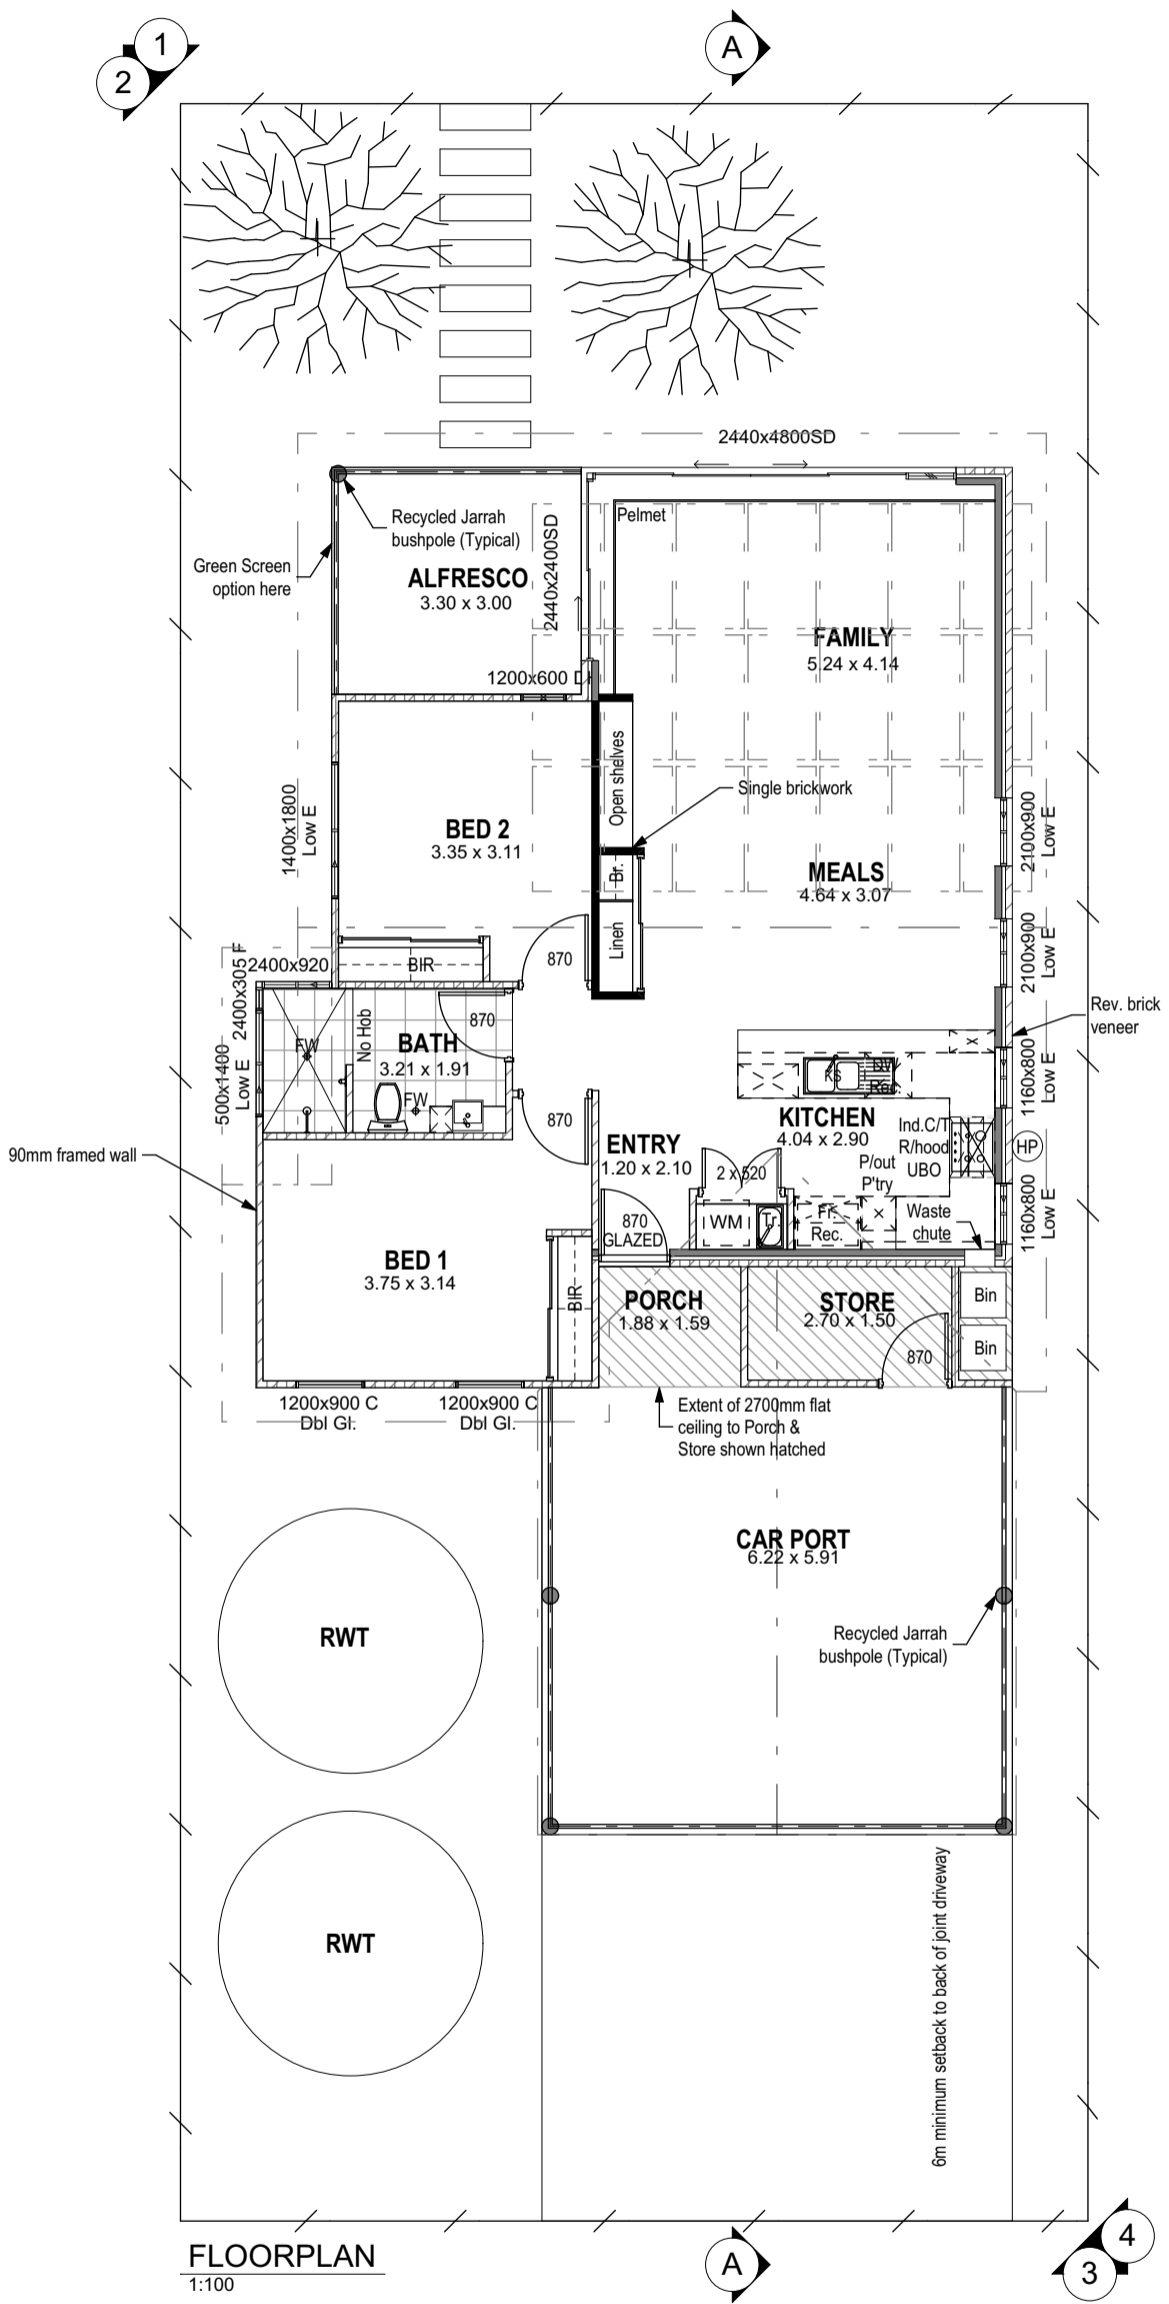

FLOOR AREAS	
NAME	AREA
ALFRESCO	9.9
CARPORT	36.8
GROUND FLOOR	96.2
PORCH	3.0
STORE	4.6
	150.5 m ²

FLOORPLAN
1:100

Revisions:

- 25-02-20 PS Concept 1
- 09-03-20 PS Concept 2
- 13-03-20 PS Concept 3